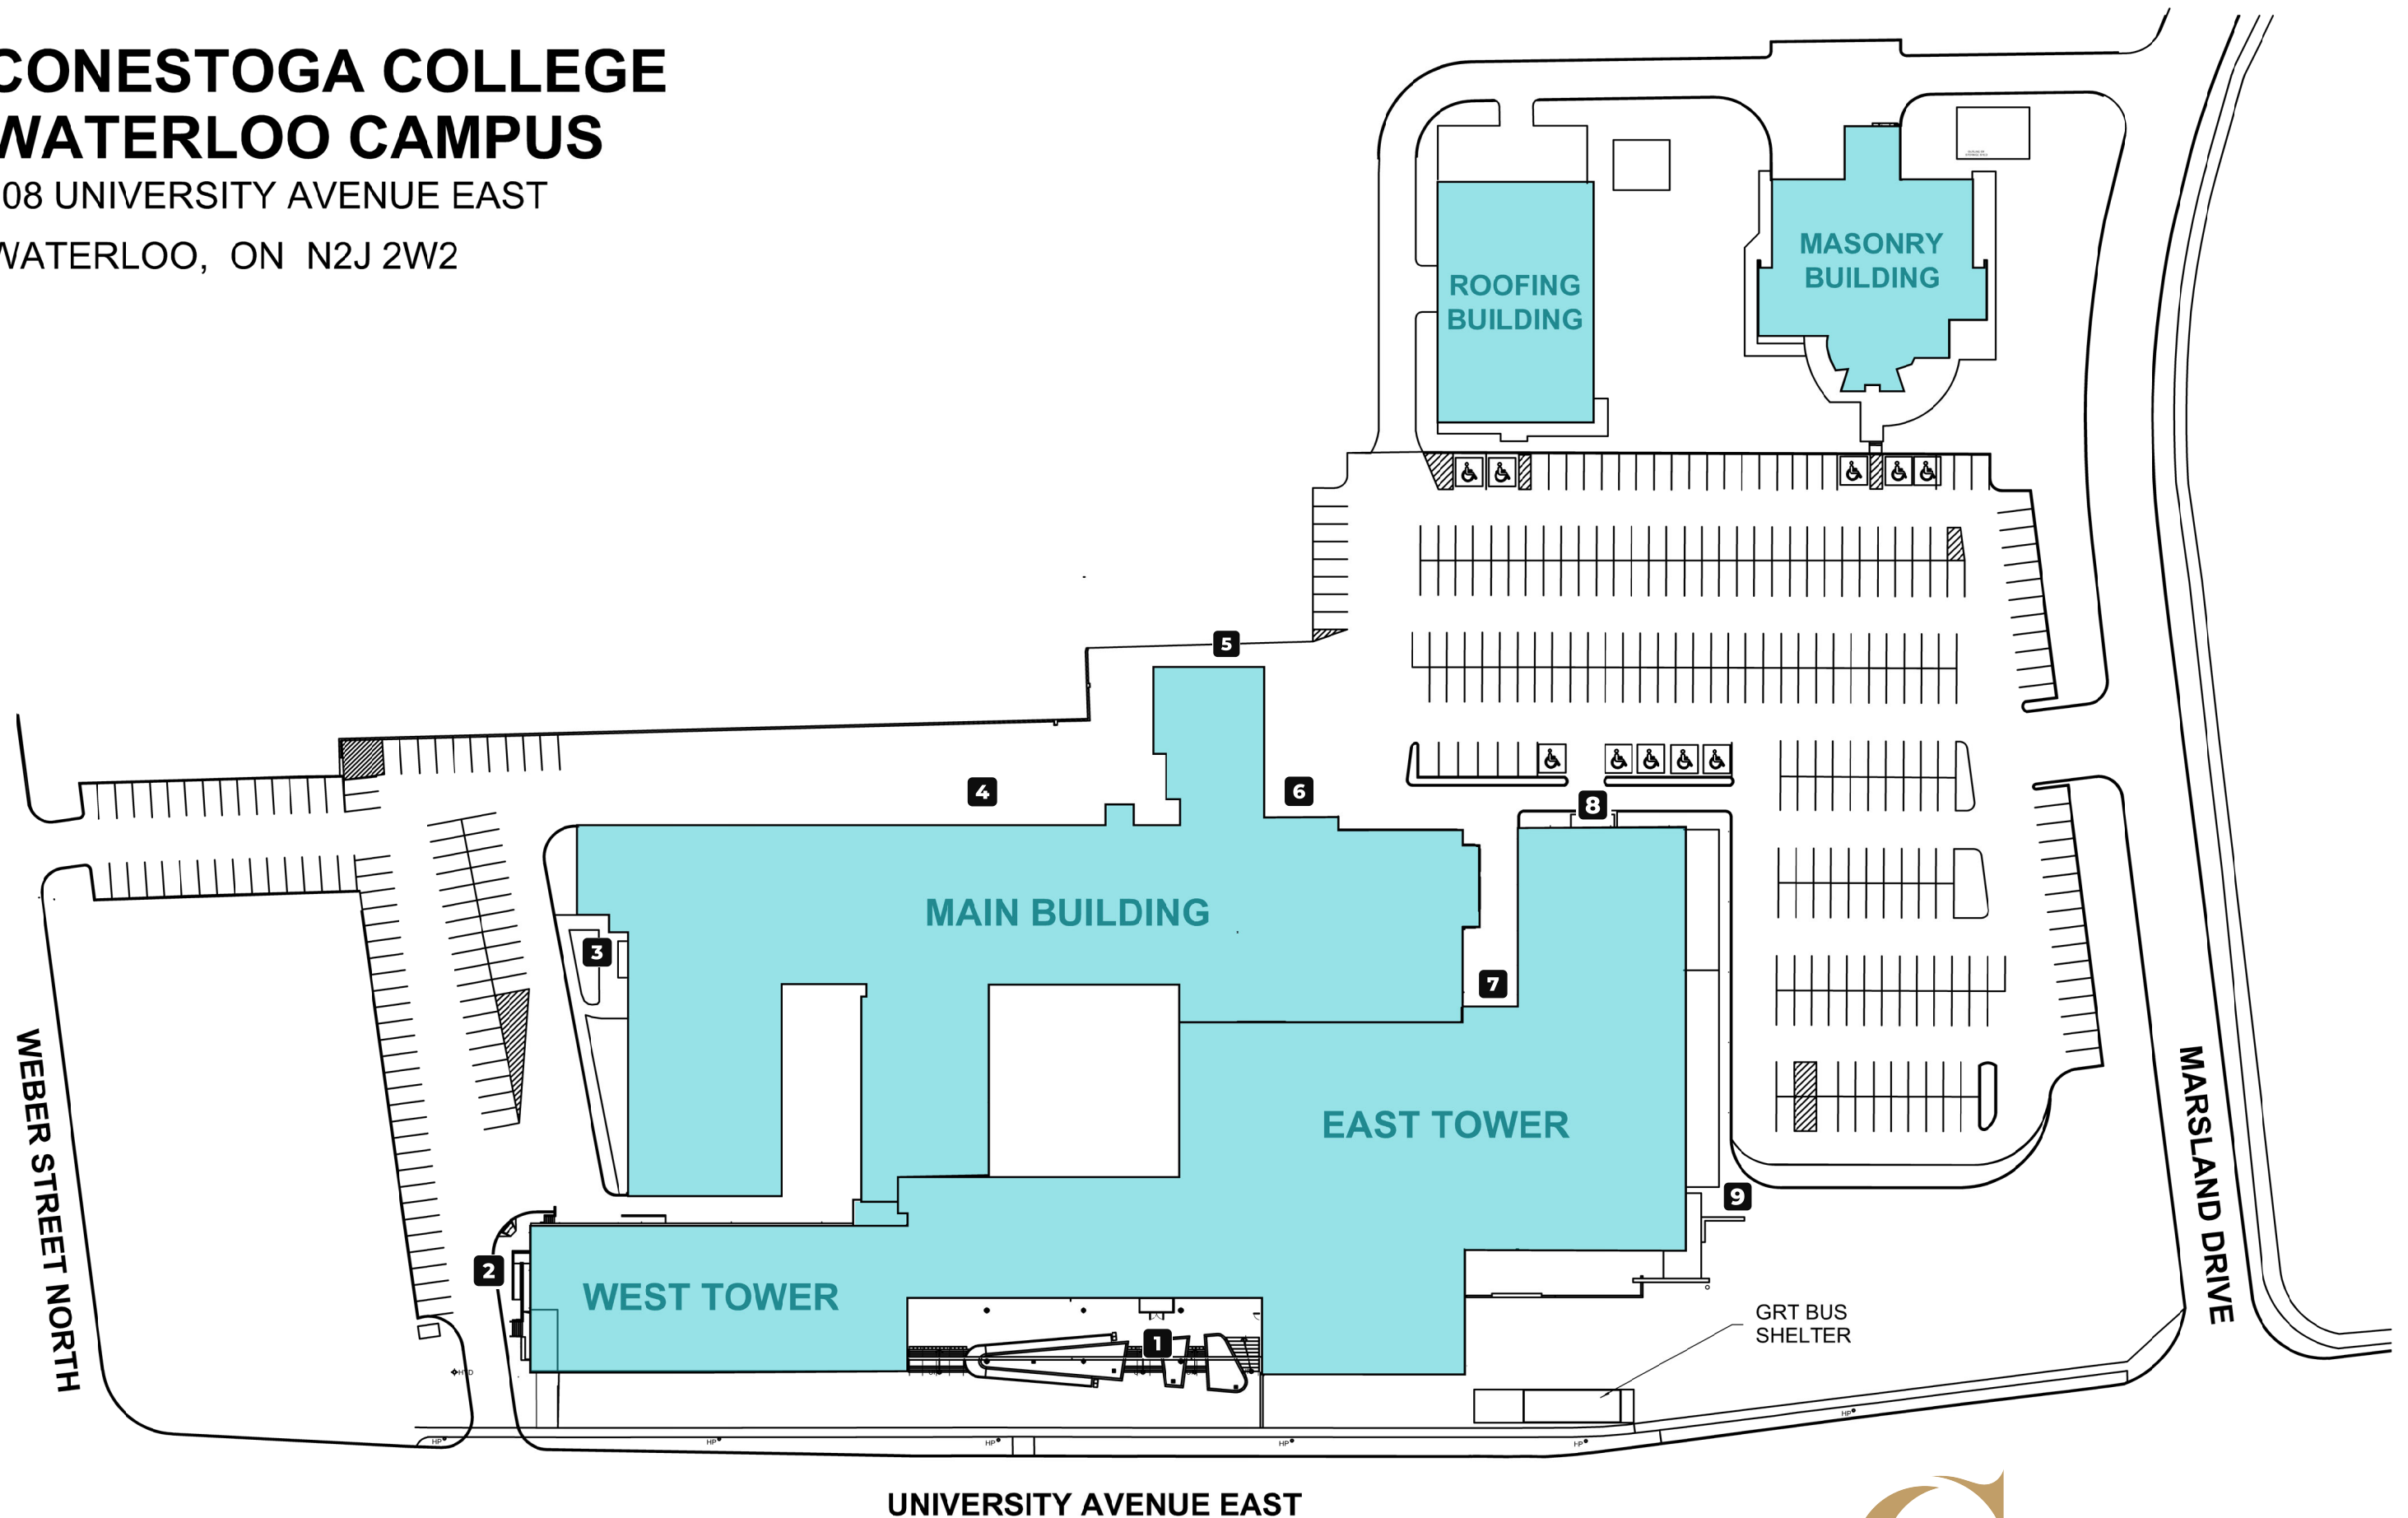

CONESTOGA COLLEGE WATERLOO CAMPUS

108 UNIVERSITY AVENUE EAST

WATERLOO, ON N2J 2W2

UNIVERSITY AVENUE EAST

CONESTOGA

Connect Life and Learning