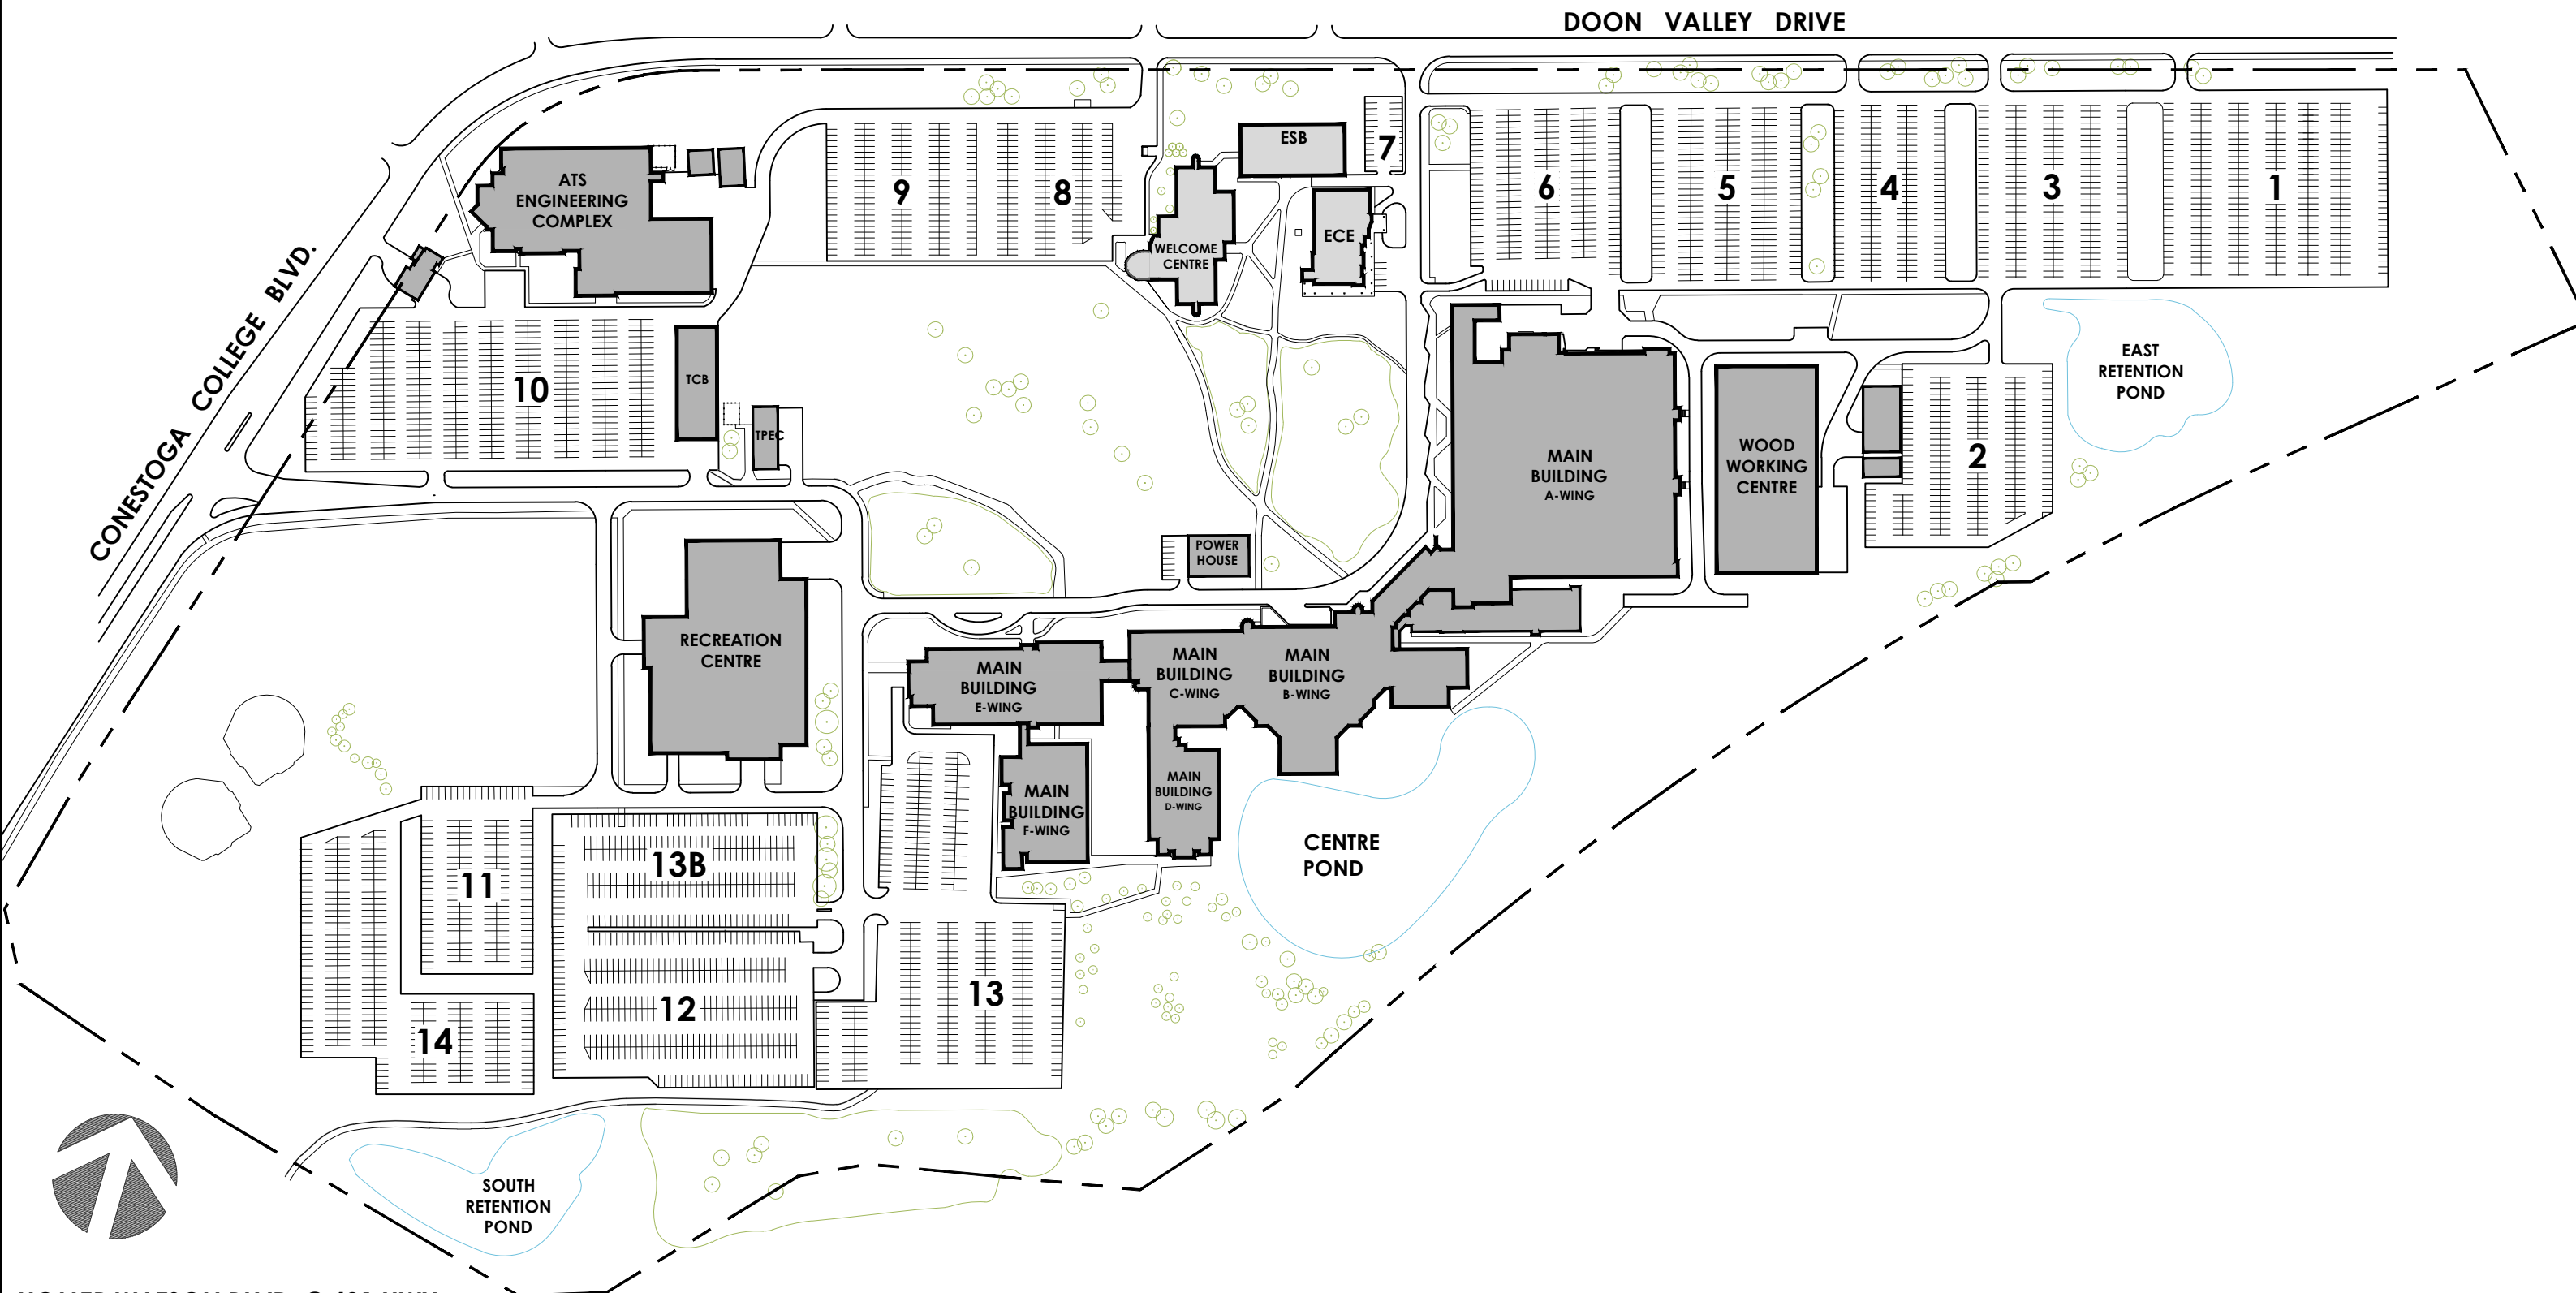

# CONESTOGA COLLEGE DOON CAMPUS SITE PLAN

299 DOON VALLEY DRIVE  
KITCHENER, N2G 4M4

CONESTOGA  
Connect Life and Learning

HOMER WATSON BLVD. @ 401 HWY